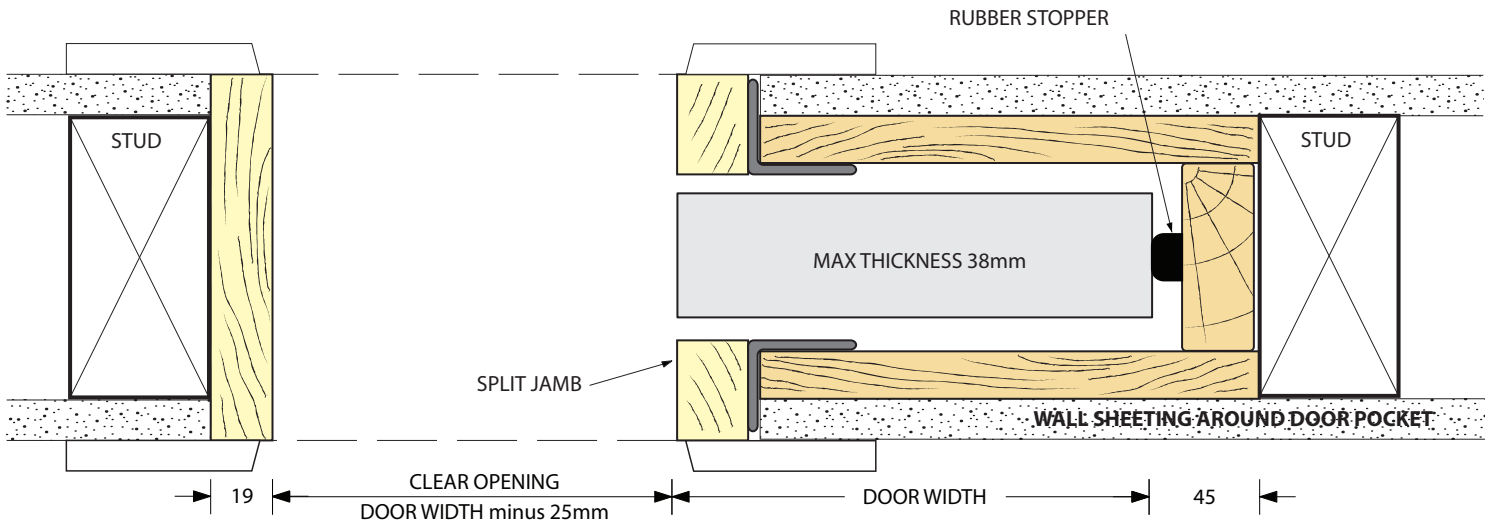

Standard Architrave Finish for TwinTrack / BoxTop

Door Fitted Flush of Jamb (FLUSH JAMB)

Door Fitted Proud of Jamb (FLUSH PULL)