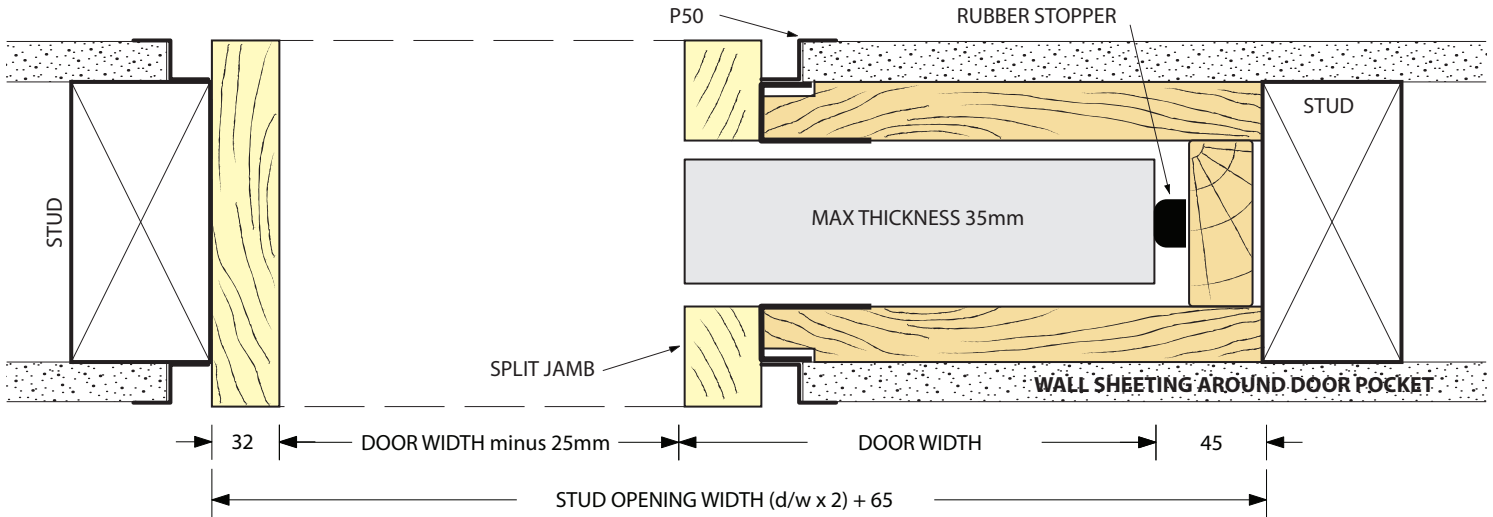

## Architectural P50 Shadow Line 32mm Reveal

### Door Fitted Flush of Jamb (FLUSH JAMB)

### Door Fitted Proud of Jamb (FLUSH PULL)